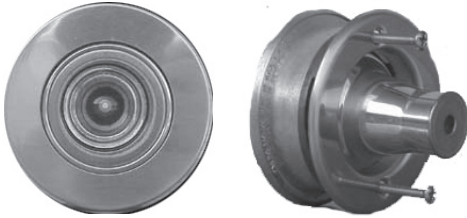

## Revolving Door Viewer

- Actual Size: 2-3/4" diameter
- Side view: 2-3/8"
- For doors 1" to 2" thick
- Eliminates fear of opening door
- Engineered to provide full 140 degree of visibility
- Revolves to provide an extra measure of viewing and safety

**Models:**

<b>091-595 x US-3</b>	605 Code – Polished Brass
<b>091-595 x US-26D</b>	626 Code – Satin Chrome