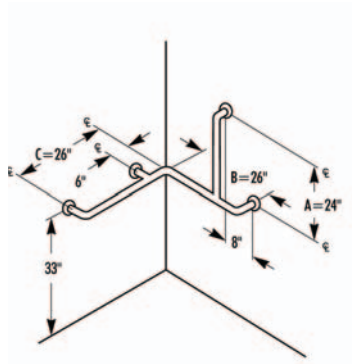

# Restroom Hardware / Grab Bars

See price list for available finishes (finish chart is on the order form)

010-007

010-034

010-037

010-032

010-035

010-033

## Bradley Grab Bar Applications - 800Series

Typical Shower Applications

Models	Description
010-007	34" High, 25" long
010-034	33" High, 26" long on both sides
010-037	34" High, 24" long on both sides
010-032	34" High, 24" Long
010-035	Opposite 010-034 33" High, 26" long on both sides
010-033	Opposite 010-032 34" High, 24" Long
010-036	34" High, 24" Long
010-060	Specify Length. This configuration ships in two pieces which are joined at the coupling and is ups shippable. Note: Standard dimensions are 36" x 60" x 36"