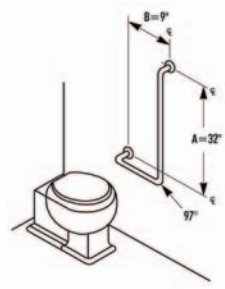

See price list for available finishes (finish chart is on the order form)

010-041

010-115

010-116

Bradley Grab Bar Applications 800 Series

Typical Water Closet Applications

Model	Description
010-040	32" high, 9" long with 97° angle
010-041	Opposite 010-040 32" high, 9" long with 97° angle
010-115	24" Deep
010-116	Opposite 010-115 24" Deep
010-054	Note: 1" Not available for this application. 30" Deep 33" High
010-117	Confirm Clearance Between Fixture Or Plumbing And Grab Bar In Individual Applications. 24" High - 24" Long
010-118	Confirm Clearance Between Fixture Or Plumbing And Grab Bar In Individual Applications. 24" High - 24" Long
010-119	Confirm Clearance Between Fixture Or Plumbing And Grab Bar In Individual Applications. 24" High - 28" Long
010-120	Opposite 010-119 24" High - 28" Long
010-059	Specify Length