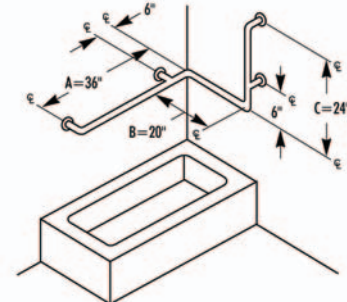

## Bradley Grab Bar Applications - 800Series

Typical Shower Applications

Models	Description
010-007	34" High, 25" long
010-034	33" High, 26" long on both sides
010-037	34" High, 24" long on both sides
010-032	34" High, 24" Long
010-035	Opposite 010-034 33" High, 26" long on both sides
010-033	Opposite 010-032 34" High, 24" Long
010-036	34" High, 24" Long
010-060	Specify Length. This configuration ships in two pieces which are joined at the coupling and is ups shippable. Note: Standard dimensions are 36" x 60" x 36"

010-036

010-060

See price list for available finishes (finish chart is on the order form)

010-021

010-024

010-030

010-022

010-026

## Bradley Grab Bar Applications 800 Series

Typical Tub Applications

Models	Description
010-021	32" High, 40" Long, 12" Deep
010-024	40" Long, 12" Deep
010-030	Opposite Hand 010-031
010-022	Opposite Hand 010-023
010-026	Opposite Hand 010-027
010-031	36" Long on 1 side, 20" Long on 1 side, 24" High
010-023	32" High, 40" Long, 12" Deep
010-027	40" Long, 12" Deep