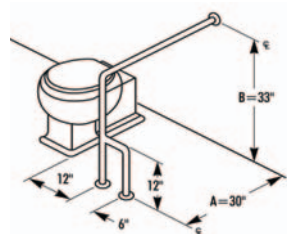

Restroom Hardware / Grab Bars

See price list for available finishes (finish chart is on the order form)

011

Bradley Grab Bar Applications 800 Series Typical Water Closet Applications

Models 010-001	Specify Length Desired See 048 And 049 For 45° Mounting. 001 Over 54" Requires A Center Support And Becomes 002.
010-002	Same as 010-001. If length is over 54" will require support bar in center. Mount 33" from floor
010-003	Only one end return. Specify standard length 48", 52", or 54" (54" has center support bar)
010-004	21" Long with 120° Angle
010-005	32" High, 16" long - A dimension will always have stand off.

010-006	Opposite hand of 010-005. 32" high 16" length
010-010	33" high, 30" deep, mount 12" from fixture
010-011	Opposite 010-011 33" high, 30" deep, mount 12" from fixture
010-012	Confirm Clearance Between Fixture Or Plumbing And Grab Bar In Individual Applications. 33" high, 30" Deep
010-039	Bar Slides To Accommodate Various Size Water Closets. Flat Bar-2" Wide x 1/8" Thick 11 Ga. Bolts To Toilet. 28" high, 22" Deep
010-039-1	Bar Adjustable For Right Or Left Hand Mounting. 28" high, 22" Deep
010-048	Specify length w/45°
010-049	Opposite Hand of 010-048 Specify length w/45°
Note: When Grab Bar Dimensions Are Modified, A Support Will Be Added To All Sections Longer Than 54".