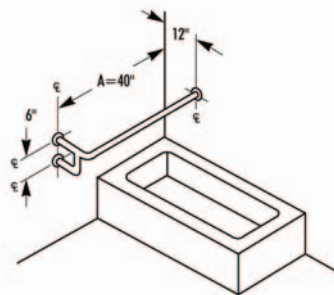

## Bradley Grab Bar Applications - 800Series

Typical Shower Applications

Models	Description
010-007	34" High, 25" long
010-034	33" High, 26" long on both sides
010-037	34" High, 24" long on both sides
010-032	34" High, 24" Long
010-035	Opposite 010-034 33" High, 26" long on both sides
010-033	Opposite 010-032 34" High, 24" Long
010-036	34" High, 24" Long
010-060	Specify Length. This configuration ships in two pieces which are joined at the coupling and is ups shippable. Note: Standard dimensions are 36" x 60" x 36"

010-036

010-060

See price list for available finishes (finish chart is on the order form)

010-021

010-024

010-030

010-022

010-026

## Bradley Grab Bar Applications 800 Series

Typical Tub Applications

Models	Description
010-021	32" High, 40" Long, 12" Deep
010-024	40" Long, 12" Deep
010-030	Opposite Hand 010-031
010-022	Opposite Hand 010-023
010-026	Opposite Hand 010-027
010-031	36" Long on 1 side, 20" Long on 1 side, 24" High
010-023	32" High, 40" Long, 12" Deep
010-027	40" Long, 12" Deep