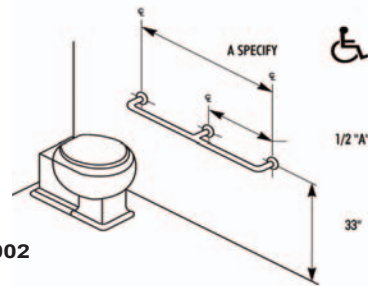

# Restroom Hardware / Grab Bars

See price list for available finishes (finish chart is on the order form)

001

003

005

002

004

006

## Bradley Grab Bar Applications 800 Series Typical Water Closet Applications

<b>Models</b> 010-001	Specify Length Desired See 048 And 049 For 45° Mounting. 001 Over 54" Requires A Center Support And Becomes 002.
010-002	Same as 010-001. If length is over 54" will require support bar in center. Mount 33" from floor
010-003	Only one end return. Specify standard length 48", 52", or 54" (54" has center support bar)
010-004	21" Long with 120° Angle
010-005	32" High, 16" long - A dimension will always have stand off.

010-006	Opposite hand of 010-005. 32" high 16" length
010-010	33" high, 30" deep, mount 12" from fixture
010-011	Opposite 010-011 33" high, 30" deep, mount 12" from fixture
010-012	Confirm Clearance Between Fixture Or Plumbing And Grab Bar In Individual Applications. 33" high, 30" Deep
010-039	Bar Slides To Accommodate Various Size Water Closets. Flat Bar-2" Wide x 1/8" Thick 11 Ga. Bolts To Toilet. 28" high, 22" Deep
010-039-1	Bar Adjustable For Right Or Left Hand Mounting. 28" high, 22" Deep
010-048	Specify length w/45°
010-049	Opposite Hand of 010-048 Specify length w/45°
Note: When Grab Bar Dimensions Are Modified, A Support Will Be Added To All Sections Longer Than 54".	

## Bradley Grab Bar Applications - 800Series

Typical Shower Applications

Models	Description
010-007	34" High, 25" long
010-034	33" High, 26" long on both sides
010-037	34" High, 24" long on both sides
010-032	34" High, 24" Long
010-035	Opposite 010-034 33" High, 26" long on both sides
010-033	Opposite 010-032 34" High, 24" Long
010-036	34" High, 24" Long
010-060	Specify Length. This configuration ships in two pieces which are joined at the coupling and is ups shippable. Note: Standard dimensions are 36" x 60" x 36"