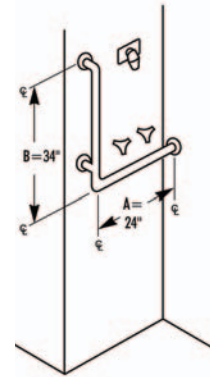

# Restroom Hardware / Grab Bars

See price list for available finishes (finish chart is on the order form)

010-007

010-034

010-037

010-032

010-035

010-033

## Bradley Grab Bar Applications - 800Series

Typical Shower Applications

Models	Description
010-007	34" High, 25" long
010-034	33" High, 26" long on both sides
010-037	34" High, 24" long on both sides
010-032	34" High, 24" Long
010-035	Opposite 010-034 33" High, 26" long on both sides
010-033	Opposite 010-032 34" High, 24" Long
010-036	34" High, 24" Long
010-060	Specify Length. This configuration ships in two pieces which are joined at the coupling and is ups shippable. Note: Standard dimensions are 36" x 60" x 36"