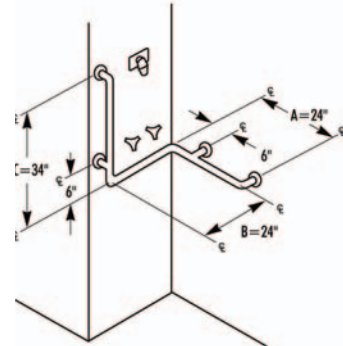

# Restroom Hardware / Grab Bars

See price list for available finishes (finish chart is on the order form)

010-007

010-034

010-037

010-032

010-035

010-033

## Bradley Grab Bar Applications - 800Series

Typical Shower Applications

Models	Description
010-007	34" High, 25" long
010-034	33" High, 26" long on both sides
010-037	34" High, 24" long on both sides
010-032	34" High, 24" Long
010-035	Opposite 010-034 33" High, 26" long on both sides
010-033	Opposite 010-032 34" High, 24" Long
010-036	34" High, 24" Long
010-060	Specify Length. This configuration ships in two pieces which are joined at the coupling and is ups shippable. Note: Standard dimensions are 36" x 60" x 36"