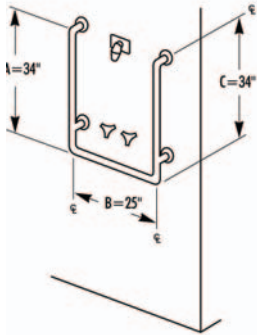

Restroom Hardware / Grab Bars

See price list for available finishes (finish chart is on the order form)

010-007