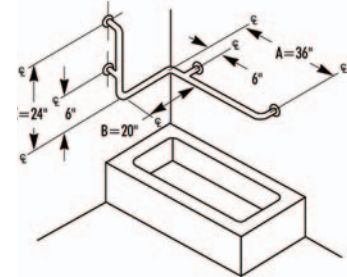

## Bradley Grab Bar Applications - 800Series

Typical Shower Applications

Models	Description
010-007	34" High, 25" long
010-034	33" High, 26" long on both sides
010-037	34" High, 24" long on both sides
010-032	34" High, 24" Long
010-035	Opposite 010-034 33" High, 26" long on both sides
010-033	Opposite 010-032 34" High, 24" Long
010-036	34" High, 24" Long
010-060	Specify Length. This configuration ships in two pieces which are joined at the coupling and is ups shippable. Note: Standard dimensions are 36" x 60" x 36"

010-036

010-060

See price list for available finishes (finish chart is on the order form)

010-021

010-024

010-030

010-022

010-026

## Bradley Grab Bar Applications 800 Series

Typical Tub Applications

Models	Description
010-021	32" High, 40" Long, 12" Deep
010-024	40" Long, 12" Deep
010-030	Opposite Hand 010-031
010-022	Opposite Hand 010-023
010-026	Opposite Hand 010-027
010-031	36" Long on 1 side, 20" Long on 1 side, 24" High
010-023	32" High, 40" Long, 12" Deep
010-027	40" Long, 12" Deep