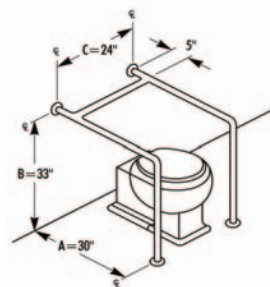

Restroom Hardware / Grab Bars

See price list for available finishes (finish chart is on the order form)

004

Bradley Grab Bar Applications 800 Series Typical Water Closet Applications

Models 010-001	Specify Length Desired See 048 And 049 For 45° Mounting. 001 Over 54" Requires A Center Support And Becomes 002.
010-002	Same as 010-001. If length is over 54" will require support bar in center. Mount 33" from floor
010-003	Only one end return. Specify standard length 48", 52", or 54" (54" has center support bar)
010-004	21" Long with 120° Angle
010-005	32" High, 16" long - A dimension will always have stand off.

010-006	Opposite hand of 010-005. 32" high 16" length
010-010	33" high, 30" deep, mount 12" from fixture
010-011	Opposite 010-011 33" high, 30" deep, mount 12" from fixture
010-012	Confirm Clearance Between Fixture Or Plumbing And Grab Bar In Individual Applications. 33" high, 30" Deep
010-039	Bar Slides To Accommodate Various Size Water Closets. Flat Bar-2" Wide x 1/8" Thick 11 Ga. Bolts To Toilet. 28" high, 22" Deep
010-039-1	Bar Adjustable For Right Or Left Hand Mounting. 28" high, 22" Deep
010-048	Specify length w/45°
010-049	Opposite Hand of 010-048 Specify length w/45°
Note: When Grab Bar Dimensions Are Modified, A Support Will Be Added To All Sections Longer Than 54".