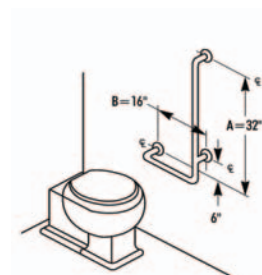

# Restroom Hardware / Grab Bars

See price list for available finishes (finish chart is on the order form)

001

003

005

002

004

006

## Bradley Grab Bar Applications 800 Series Typical Water Closet Applications

<b>Models</b> 010-001	Specify Length Desired See 048 And 049 For 45° Mounting. 001 Over 54" Requires A Center Support And Becomes 002.
010-002	Same as 010-001. If length is over 54" will require support bar in center. Mount 33" from floor
010-003	Only one end return. Specify standard length 48", 52", or 54" (54" has center support bar)
010-004	21" Long with 120° Angle
010-005	32" High, 16" long - A dimension will always have stand off.

010-006	Opposite hand of 010-005. 32" high 16" length
010-010	33" high, 30" deep, mount 12" from fixture
010-011	Opposite 010-011 33" high, 30" deep, mount 12" from fixture
010-012	Confirm Clearance Between Fixture Or Plumbing And Grab Bar In Individual Applications. 33" high, 30" Deep
010-039	Bar Slides To Accommodate Various Size Water Closets. Flat Bar-2" Wide x 1/8" Thick 11 Ga. Bolts To Toilet. 28" high, 22" Deep
010-039-1	Bar Adjustable For Right Or Left Hand Mounting. 28" high, 22" Deep
010-048	Specify length w/45°
010-049	Opposite Hand of 010-048 Specify length w/45°
Note: When Grab Bar Dimensions Are Modified, A Support Will Be Added To All Sections Longer Than 54".	

## Bradley Grab Bar Applications - 800Series

Typical Shower Applications

Models	Description
010-007	34" High, 25" long
010-034	33" High, 26" long on both sides
010-037	34" High, 24" long on both sides
010-032	34" High, 24" Long
010-035	Opposite 010-034 33" High, 26" long on both sides
010-033	Opposite 010-032 34" High, 24" Long
010-036	34" High, 24" Long
010-060	Specify Length. This configuration ships in two pieces which are joined at the coupling and is ups shippable. Note: Standard dimensions are 36" x 60" x 36"