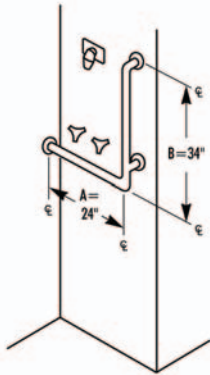

# Restroom Hardware / Grab Bars

See price list for available finishes (finish chart is on the order form)

010-007

010-034

010-037

010-032

010-035

010-033

## Bradley Grab Bar Applications - 800Series

Typical Shower Applications

Models	Description
010-007	34" High, 25" long
010-034	33" High, 26" long on both sides
010-037	34" High, 24" long on both sides
010-032	34" High, 24" Long
010-035	Opposite 010-034 33" High, 26" long on both sides
010-033	Opposite 010-032 34" High, 24" Long
010-036	34" High, 24" Long
010-060	Specify Length. This configuration ships in two pieces which are joined at the coupling and is ups shippable. Note: Standard dimensions are 36" x 60" x 36"