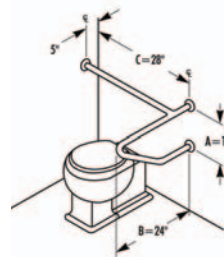

010-006	Opposite hand of 010-005. 32" high 16" length
010-010	33" high, 30" deep, mount 12" from fixture
010-011	Opposite 010-011 33" high, 30" deep, mount 12" from fixture
010-012	Confirm Clearance Between Fixture Or Plumbing And Grab Bar In Individual Applications. 33" high, 30" Deep
010-039	Bar Slides To Accommodate Various Size Water Closets. Flat Bar-2" Wide x 1/8" Thick 11 Ga. Bolts To Toilet. 28" high, 22" Deep
010-039-1	Bar Adjustable For Right Or Left Hand Mounting. 28" high, 22" Deep
010-048	Specify length w/45°
010-049	Opposite Hand of 010-048 Specify length w/45°
Note: When Grab Bar Dimensions Are Modified, A Support Will Be Added To All Sections Longer Than 54".	

## Bradley Grab Bar Applications 800 Series

Typical Water Closet Applications

Model	Description
010-040	32" high, 9" long with 97° angle
010-041	Opposite 010-040 32" high, 9" long with 97° angle
010-115	24" Deep
010-116	Opposite 010-115 24" Deep
010-054	Note: 1" Not available for this application. 30" Deep 33" High
010-117	Confirm Clearance Between Fixture Or Plumbing And Grab Bar In Individual Applications. 24" High - 24" Long
010-118	Confirm Clearance Between Fixture Or Plumbing And Grab Bar In Individual Applications. 24" High - 24" Long
010-119	Confirm Clearance Between Fixture Or Plumbing And Grab Bar In Individual Applications. 24" High - 28" Long
010-120	Opposite 010-119 24" High - 28" Long
010-059	Specify Length