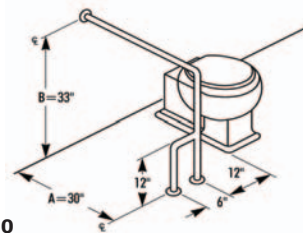

Restroom Hardware / Grab Bars

See price list for available finishes (finish chart is on the order form)

002

010

Bradley Grab Bar Applications 800 Series Typical Water Closet Applications

Models 010-001	Specify Length Desired See 048 And 049 For 45° Mounting. 001 Over 54" Requires A Center Support And Becomes 002.
010-002	Same as 010-001. If length is over 54" will require support bar in center. Mount 33" from floor
010-003	Only one end return. Specify standard length 48", 52", or 54" (54" has center support bar)
010-004	21" Long with 120° Angle
010-005	32" High, 16" long - A dimension will always have stand off.

010-006	Opposite hand of 010-005. 32" high 16" length
010-010	33" high, 30" deep, mount 12" from fixture
010-011	Opposite 010-011 33" high, 30" deep, mount 12" from fixture
010-012	Confirm Clearance Between Fixture Or Plumbing And Grab Bar In Individual Applications. 33" high, 30" Deep
010-039	Bar Slides To Accommodate Various Size Water Closets. Flat Bar-2" Wide x 1/8" Thick 11 Ga. Bolts To Toilet. 28" high, 22" Deep
010-039-1	Bar Adjustable For Right Or Left Hand Mounting. 28" high, 22" Deep
010-048	Specify length w/45°
010-049	Opposite Hand of 010-048 Specify length w/45°
Note: When Grab Bar Dimensions Are Modified, A Support Will Be Added To All Sections Longer Than 54".