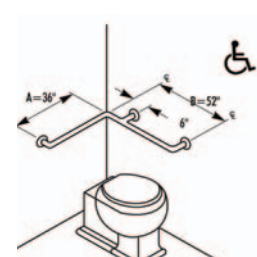

See price list for available finishes (finish chart is on the order form)

010-115

010-116

Bradley Grab Bar Applications 800 Series

Typical Water Closet Applications

Model	Description
010-040	32" high, 9" long with 97° angle
010-041	Opposite 010-040 32" high, 9" long with 97° angle
010-115	24" Deep
010-116	Opposite 010-115 24" Deep
010-054	Note: 1" Not available for this application. 30" Deep 33" High
010-117	Confirm Clearance Between Fixture Or Plumbing And Grab Bar In Individual Applications. 24" High - 24" Long
010-118	Confirm Clearance Between Fixture Or Plumbing And Grab Bar In Individual Applications. 24" High - 24" Long
010-119	Confirm Clearance Between Fixture Or Plumbing And Grab Bar In Individual Applications. 24" High - 28" Long
010-120	Opposite 010-119 24" High - 28" Long
010-059	Specify Length

010-059