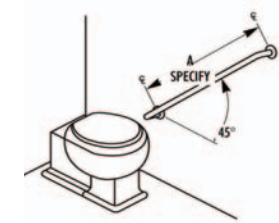

Restroom Hardware / Grab Bars

See price list for available finishes (finish chart is on the order form)

048

Bradley Grab Bar Applications 800 Series Typical Water Closet Applications

Models 010-001	Specify Length Desired See 048 And 049 For 45° Mounting. 001 Over 54" Requires A Center Support And Becomes 002.
010-002	Same as 010-001. If length is over 54" will require support bar in center. Mount 33" from floor
010-003	Only one end return. Specify standard length 48", 52", or 54" (54" has center support bar)
010-004	21" Long with 120° Angle
010-005	32" High, 16" long - A dimension will always have stand off.

010-006	Opposite hand of 010-005. 32" high 16" length
010-010	33" high, 30" deep, mount 12" from fixture
010-011	Opposite 010-011 33" high, 30" deep, mount 12" from fixture
010-012	Confirm Clearance Between Fixture Or Plumbing And Grab Bar In Individual Applications. 33" high, 30" Deep
010-039	Bar Slides To Accommodate Various Size Water Closets. Flat Bar-2" Wide x 1/8" Thick 11 Ga. Bolts To Toilet. 28" high, 22" Deep
010-039-1	Bar Adjustable For Right Or Left Hand Mounting. 28" high, 22" Deep
010-048	Specify length w/45°
010-049	Opposite Hand of 010-048 Specify length w/45°
Note: When Grab Bar Dimensions Are Modified, A Support Will Be Added To All Sections Longer Than 54".