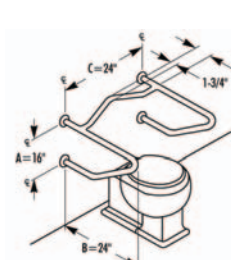

See price list for available finishes (finish chart is on the order form)

010-115

010-116

010-118

Bradley Grab Bar Applications 800 Series

Typical Water Closet Applications

Model	Description
010-040	32" high, 9" long with 97° angle
010-041	Opposite 010-040 32" high, 9" long with 97° angle
010-115	24" Deep
010-116	Opposite 010-115 24" Deep
010-054	Note: 1" Not available for this application. 30" Deep 33" High
010-117	Confirm Clearance Between Fixture Or Plumbing And Grab Bar In Individual Applications. 24" High - 24" Long
010-118	Confirm Clearance Between Fixture Or Plumbing And Grab Bar In Individual Applications. 24" High - 24" Long
010-119	Confirm Clearance Between Fixture Or Plumbing And Grab Bar In Individual Applications. 24" High - 28" Long
010-120	Opposite 010-119 24" High - 28" Long
010-059	Specify Length