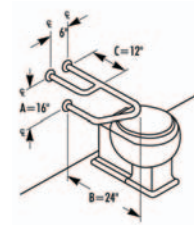

See price list for available finishes (finish chart is on the order form)

010-115

010-116

Bradley Grab Bar Applications 800 Series

Typical Water Closet Applications

Model	Description
010-040	32" high, 9" long with 97° angle
010-041	Opposite 010-040 32" high, 9" long with 97° angle
010-115	24" Deep
010-116	Opposite 010-115 24" Deep
010-054	Note: 1" Not available for this application. 30" Deep 33" High
010-117	Confirm Clearance Between Fixture Or Plumbing And Grab Bar In Individual Applications. 24" High - 24" Long
010-118	Confirm Clearance Between Fixture Or Plumbing And Grab Bar In Individual Applications. 24" High - 24" Long
010-119	Confirm Clearance Between Fixture Or Plumbing And Grab Bar In Individual Applications. 24" High - 28" Long
010-120	Opposite 010-119 24" High - 28" Long
010-059	Specify Length