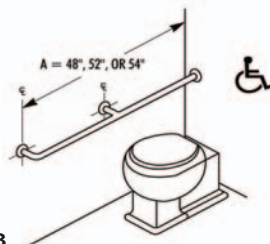

# Restroom Hardware / Grab Bars

See price list for available finishes (finish chart is on the order form)

001

003

005

002

004

006

## Bradley Grab Bar Applications 800 Series Typical Water Closet Applications

<b>Models</b> 010-001	Specify Length Desired See 048 And 049 For 45° Mounting. 001 Over 54" Requires A Center Support And Becomes 002.
010-002	Same as 010-001. If length is over 54" will require support bar in center. Mount 33" from floor
010-003	Only one end return. Specify standard length 48", 52", or 54" (54" has center support bar)
010-004	21" Long with 120° Angle
010-005	32" High, 16" long - A dimension will always have stand off.

010-006	Opposite hand of 010-005. 32" high 16" length
010-010	33" high, 30" deep, mount 12" from fixture
010-011	Opposite 010-011 33" high, 30" deep, mount 12" from fixture
010-012	Confirm Clearance Between Fixture Or Plumbing And Grab Bar In Individual Applications. 33" high, 30" Deep
010-039	Bar Slides To Accommodate Various Size Water Closets. Flat Bar-2" Wide x 1/8" Thick 11 Ga. Bolts To Toilet. 28" high, 22" Deep
010-039-1	Bar Adjustable For Right Or Left Hand Mounting. 28" high, 22" Deep
010-048	Specify length w/45°
010-049	Opposite Hand of 010-048 Specify length w/45°
Note: When Grab Bar Dimensions Are Modified, A Support Will Be Added To All Sections Longer Than 54".	

## Bradley Grab Bar Applications - 800Series

Typical Shower Applications

Models	Description
010-007	34" High, 25" long
010-034	33" High, 26" long on both sides
010-037	34" High, 24" long on both sides
010-032	34" High, 24" Long
010-035	Opposite 010-034 33" High, 26" long on both sides
010-033	Opposite 010-032 34" High, 24" Long
010-036	34" High, 24" Long
010-060	Specify Length. This configuration ships in two pieces which are joined at the coupling and is ups shippable. Note: Standard dimensions are 36" x 60" x 36"