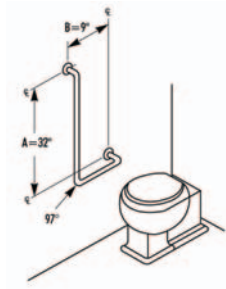

See price list for available finishes (finish chart is on the order form)

010-040