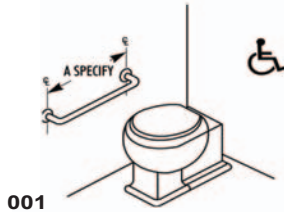

# Restroom Hardware / Grab Bars

See price list for available finishes (finish chart is on the order form)

001

003

005

002

004

006

010-006	Opposite hand of 010-005. 32" high 16" length
010-010	33" high, 30" deep, mount 12" from fixture
010-011	Opposite 010-011 33" high, 30" deep, mount 12" from fixture
010-012	Confirm Clearance Between Fixture Or Plumbing And Grab Bar In Individual Applications. 33" high, 30" Deep
010-039	Bar Slides To Accommodate Various Size Water Closets. Flat Bar-2" Wide x 1/8" Thick 11 Ga. Bolts To Toilet. 28" high, 22" Deep
010-039-1	Bar Adjustable For Right Or Left Hand Mounting. 28" high, 22" Deep
010-048	Specify length w/45°
010-049	Opposite Hand of 010-048 Specify length w/45°
Note: When Grab Bar Dimensions Are Modified, A Support Will Be Added To All Sections Longer Than 54".	