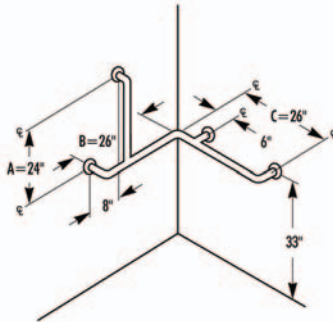

Restroom Hardware / Grab Bars

See price list for available finishes (finish chart is on the order form)

010-034

Bradley Grab Bar Applications - 800Series

Typical Shower Applications

Models	Description
010-007	34" High, 25" long
010-034	33" High, 26" long on both sides
010-037	34" High, 24" long on both sides
010-032	34" High, 24" Long
010-035	Opposite 010-034 33" High, 26" long on both sides
010-033	Opposite 010-032 34" High, 24" Long
010-036	34" High, 24" Long
010-060	Specify Length. This configuration ships in two pieces which are joined at the coupling and is ups shippable. Note: Standard dimensions are 36" x 60" x 36"