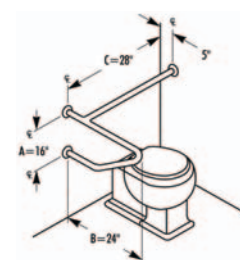

010-119

Bradley Grab Bar Applications 800 Series

Typical Water Closet Applications

Model	Description
010-040	32" high, 9" long with 97° angle
010-041	Opposite 010-040 32" high, 9" long with 97° angle
010-115	24" Deep
010-116	Opposite 010-115 24" Deep
010-054	Note: 1" Not available for this application. 30" Deep 33" High
010-117	Confirm Clearance Between Fixture Or Plumbing And Grab Bar In Individual Applications. 24" High - 24" Long
010-118	Confirm Clearance Between Fixture Or Plumbing And Grab Bar In Individual Applications. 24" High - 24" Long
010-119	Confirm Clearance Between Fixture Or Plumbing And Grab Bar In Individual Applications. 24" High - 28" Long
010-120	Opposite 010-119 24" High - 28" Long
010-059	Specify Length