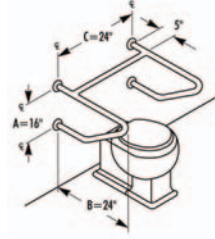

See price list for available finishes (finish chart is on the order form)

010-115

010-116

010-117

Bradley Grab Bar Applications 800 Series

Typical Water Closet Applications

Model	Description
010-040	32" high, 9" long with 97° angle
010-041	Opposite 010-040 32" high, 9" long with 97° angle
010-115	24" Deep
010-116	Opposite 010-115 24" Deep
010-054	Note: 1" Not available for this application. 30" Deep 33" High
010-117	Confirm Clearance Between Fixture Or Plumbing And Grab Bar In Individual Applications. 24" High - 24" Long
010-118	Confirm Clearance Between Fixture Or Plumbing And Grab Bar In Individual Applications. 24" High - 24" Long
010-119	Confirm Clearance Between Fixture Or Plumbing And Grab Bar In Individual Applications. 24" High - 28" Long
010-120	Opposite 010-119 24" High - 28" Long
010-059	Specify Length