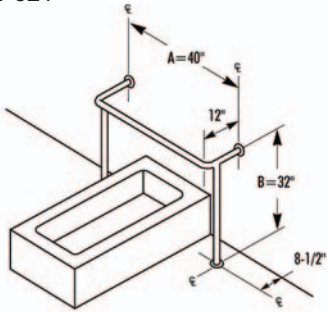

See price list for available finishes (finish chart is on the order form)

010-021