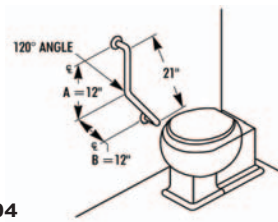

# Restroom Hardware / Grab Bars

See price list for available finishes (finish chart is on the order form)

001

003

005

002

004

006

010-006	Opposite hand of 010-005. 32" high 16" length
010-010	33" high, 30" deep, mount 12" from fixture
010-011	Opposite 010-011 33" high, 30" deep, mount 12" from fixture
010-012	Confirm Clearance Between Fixture Or Plumbing And Grab Bar In Individual Applications. 33" high, 30" Deep
010-039	Bar Slides To Accommodate Various Size Water Closets. Flat Bar-2" Wide x 1/8" Thick 11 Ga. Bolts To Toilet. 28" high, 22" Deep
010-039-1	Bar Adjustable For Right Or Left Hand Mounting. 28" high, 22" Deep
010-048	Specify length w/45°
010-049	Opposite Hand of 010-048 Specify length w/45°
Note: When Grab Bar Dimensions Are Modified, A Support Will Be Added To All Sections Longer Than 54".	

## Bradley Grab Bar Applications - 800Series

Typical Shower Applications

Models	Description
010-007	34" High, 25" long
010-034	33" High, 26" long on both sides
010-037	34" High, 24" long on both sides
010-032	34" High, 24" Long
010-035	Opposite 010-034 33" High, 26" long on both sides
010-033	Opposite 010-032 34" High, 24" Long
010-036	34" High, 24" Long
010-060	Specify Length. This configuration ships in two pieces which are joined at the coupling and is ups shippable. Note: Standard dimensions are 36" x 60" x 36"