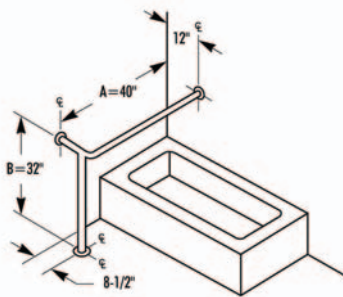

## Bradley Grab Bar Applications - 800Series

Typical Shower Applications

Models	Description
010-007	34" High, 25" long
010-034	33" High, 26" long on both sides
010-037	34" High, 24" long on both sides
010-032	34" High, 24" Long
010-035	Opposite 010-034 33" High, 26" long on both sides
010-033	Opposite 010-032 34" High, 24" Long
010-036	34" High, 24" Long
010-060	Specify Length. This configuration ships in two pieces which are joined at the coupling and is ups shippable. Note: Standard dimensions are 36" x 60" x 36"

010-036

010-060

See price list for available finishes (finish chart is on the order form)

010-021

010-024

010-030

010-022

010-026

## Bradley Grab Bar Applications 800 Series

Typical Tub Applications

Models	Description
010-021	32" High, 40" Long, 12" Deep
010-024	40" Long, 12" Deep
010-030	Opposite Hand 010-031
010-022	Opposite Hand 010-023
010-026	Opposite Hand 010-027
010-031	36" Long on 1 side, 20" Long on 1 side, 24" High
010-023	32" High, 40" Long, 12" Deep
010-027	40" Long, 12" Deep