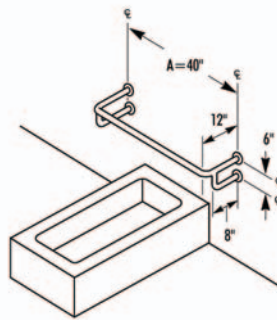

See price list for available finishes (finish chart is on the order form)

010-024

010-022

010-026

010-031

Bradley Grab Bar Applications 800 Series

Typical Tub Applications

Models	Description
010-021	32" High, 40" Long, 12" Deep
010-024	40" Long, 12" Deep
010-030	Opposite Hand 010-031
010-022	Opposite Hand 010-023
010-026	Opposite Hand 010-027
010-031	36" Long on 1 side, 20" Long on 1 side, 24" High
010-023	32" High, 40" Long, 12" Deep
010-027	40" Long, 12" Deep