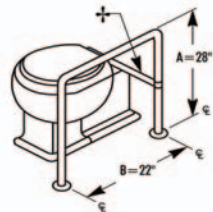

012

039-1

Bradley Grab Bar Applications 800 Series Typical Water Closet Applications

Models 010-001	Specify Length Desired See 048 And 049 For 45° Mounting. 001 Over 54" Requires A Center Support And Becomes 002.
010-002	Same as 010-001. If length is over 54" will require support bar in center. Mount 33" from floor
010-003	Only one end return. Specify standard length 48", 52", or 54" (54" has center support bar)
010-004	21" Long with 120° Angle
010-005	32" High, 16" long - A dimension will always have stand off.

010-006	Opposite hand of 010-005. 32" high 16" length
010-010	33" high, 30" deep, mount 12" from fixture
010-011	Opposite 010-011 33" high, 30" deep, mount 12" from fixture
010-012	Confirm Clearance Between Fixture Or Plumbing And Grab Bar In Individual Applications. 33" high, 30" Deep
010-039	Bar Slides To Accommodate Various Size Water Closets. Flat Bar-2" Wide x 1/8" Thick 11 Ga. Bolts To Toilet. 28" high, 22" Deep
010-039-1	Bar Adjustable For Right Or Left Hand Mounting. 28" high, 22" Deep
010-048	Specify length w/45°
010-049	Opposite Hand of 010-048 Specify length w/45°
Note: When Grab Bar Dimensions Are Modified, A Support Will Be Added To All Sections Longer Than 54".