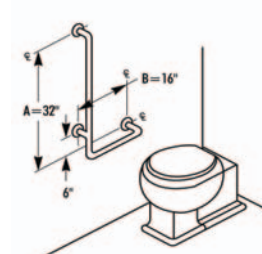

# Restroom Hardware / Grab Bars

See price list for available finishes (finish chart is on the order form)

001

003

005

002

004

006

## Bradley Grab Bar Applications 800 Series Typical Water Closet Applications

<b>Models</b> 010-001	Specify Length Desired See 048 And 049 For 45° Mounting. 001 Over 54" Requires A Center Support And Becomes 002.
010-002	Same as 010-001. If length is over 54" will require support bar in center. Mount 33" from floor
010-003	Only one end return. Specify standard length 48", 52", or 54" (54" has center support bar)
010-004	21" Long with 120° Angle
010-005	32" High, 16" long - A dimension will always have stand off.

010-006	Opposite hand of 010-005. 32" high 16" length
010-010	33" high, 30" deep, mount 12" from fixture
010-011	Opposite 010-011 33" high, 30" deep, mount 12" from fixture
010-012	Confirm Clearance Between Fixture Or Plumbing And Grab Bar In Individual Applications. 33" high, 30" Deep
010-039	Bar Slides To Accommodate Various Size Water Closets. Flat Bar-2" Wide x 1/8" Thick 11 Ga. Bolts To Toilet. 28" high, 22" Deep
010-039-1	Bar Adjustable For Right Or Left Hand Mounting. 28" high, 22" Deep
010-048	Specify length w/45°
010-049	Opposite Hand of 010-048 Specify length w/45°
Note: When Grab Bar Dimensions Are Modified, A Support Will Be Added To All Sections Longer Than 54".	

## Bradley Grab Bar Applications - 800Series

Typical Shower Applications

Models	Description
010-007	34" High, 25" long
010-034	33" High, 26" long on both sides
010-037	34" High, 24" long on both sides
010-032	34" High, 24" Long
010-035	Opposite 010-034 33" High, 26" long on both sides
010-033	Opposite 010-032 34" High, 24" Long
010-036	34" High, 24" Long
010-060	Specify Length. This configuration ships in two pieces which are joined at the coupling and is ups shippable. Note: Standard dimensions are 36" x 60" x 36"