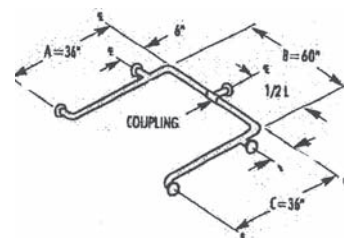

010-030

010-060