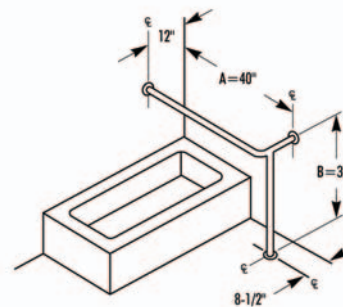

## Bradley Grab Bar Applications - 800Series

Typical Shower Applications

Models	Description
010-007	34" High, 25" long
010-034	33" High, 26" long on both sides
010-037	34" High, 24" long on both sides
010-032	34" High, 24" Long
010-035	Opposite 010-034 33" High, 26" long on both sides
010-033	Opposite 010-032 34" High, 24" Long
010-036	34" High, 24" Long
010-060	Specify Length. This configuration ships in two pieces which are joined at the coupling and is ups shippable. Note: Standard dimensions are 36" x 60" x 36"

## Bradley Grab Bar Applications 800 Series

Typical Tub Applications

Models	Description
010-021	32" High, 40" Long, 12" Deep
010-024	40" Long, 12" Deep
010-030	Opposite Hand 010-031
010-022	Opposite Hand 010-023
010-026	Opposite Hand 010-027
010-031	36" Long on 1 side, 20" Long on 1 side, 24" High
010-023	32" High, 40" Long, 12" Deep
010-027	40" Long, 12" Deep