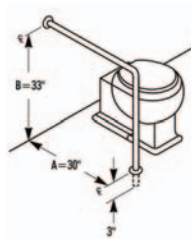

See price list for available finishes (finish chart is on the order form)

010-115

010-116

010-054

Bradley Grab Bar Applications 800 Series

Typical Water Closet Applications

Model	Description
010-040	32" high, 9" long with 97° angle
010-041	Opposite 010-040 32" high, 9" long with 97° angle
010-115	24" Deep
010-116	Opposite 010-115 24" Deep
010-054	Note: 1" Not available for this application. 30" Deep 33" High
010-117	Confirm Clearance Between Fixture Or Plumbing And Grab Bar In Individual Applications. 24" High - 24" Long
010-118	Confirm Clearance Between Fixture Or Plumbing And Grab Bar In Individual Applications. 24" High - 24" Long
010-119	Confirm Clearance Between Fixture Or Plumbing And Grab Bar In Individual Applications. 24" High - 28" Long
010-120	Opposite 010-119 24" High - 28" Long
010-059	Specify Length