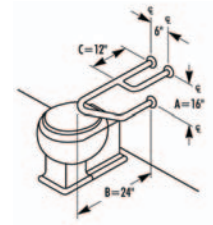

See price list for available finishes (finish chart is on the order form)

010-115

010-116

Bradley Grab Bar Applications 800 Series

Typical Water Closet Applications

Model	Description
010-040	32" high, 9" long with 97° angle
010-041	Opposite 010-040 32" high, 9" long with 97° angle
010-115	24" Deep
010-116	Opposite 010-115 24" Deep
010-054	Note: 1" Not available for this application. 30" Deep 33" High
010-117	Confirm Clearance Between Fixture Or Plumbing And Grab Bar In Individual Applications. 24" High - 24" Long
010-118	Confirm Clearance Between Fixture Or Plumbing And Grab Bar In Individual Applications. 24" High - 24" Long
010-119	Confirm Clearance Between Fixture Or Plumbing And Grab Bar In Individual Applications. 24" High - 28" Long
010-120	Opposite 010-119 24" High - 28" Long
010-059	Specify Length