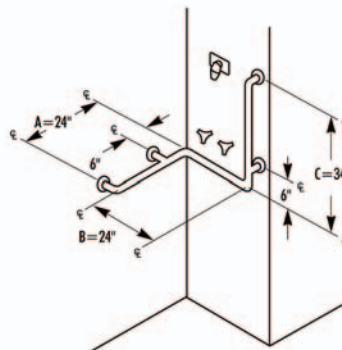

Restroom Hardware / Grab Bars

See price list for available finishes (finish chart is on the order form)

Bradley Grab Bar Applications - 800Series

Typical Shower Applications

Models	Description
010-007	34" High, 25" long
010-034	33" High, 26" long on both sides
010-037	34" High, 24" long on both sides
010-032	34" High, 24" Long
010-035	Opposite 010-034 33" High, 26" long on both sides
010-033	Opposite 010-032 34" High, 24" Long
010-036	34" High, 24" Long
010-060	Specify Length. This configuration ships in two pieces which are joined at the coupling and is ups shippable. Note: Standard dimensions are 36" x 60" x 36"

010-036